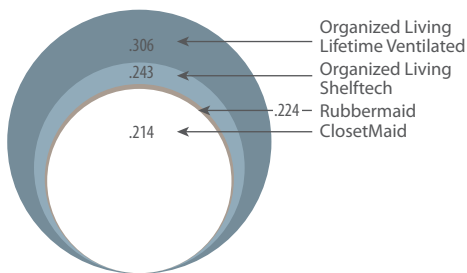

How Lifetime Ventilated shelving stacks up

Holds more weight

Superior Hardware

Only Organized Living uses a true hollow wall anchor that rosettes to create a 360 degree contact behind the wall.

Steel where it counts

Front Rod Linen Shelf

- 43% more steel than ClosetMaid
- 37% more steel than Rubbermaid
- 26% more steel than Shelftech

These are true scale comparisons of uncoated rods.

Lifetime Ventilated Shelving Styles