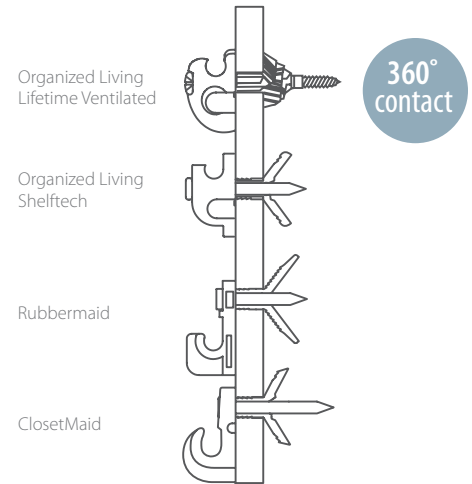

How Lifetime Ventilated shelving stacks up

Holds more weight

Superior Hardware

Only Organized Living uses a true hollow wall anchor that rosettes to create a 360 degree contact behind the wall.

Steel where it counts

Front Rod Linen Shelf

- 43% more steel than ClosetMaid
- 37% more steel than Rubbermaid
- 26% more steel than Shelftech

These are true scale comparisons of uncoated rods.

Lifetime Ventilated Shelving Styles