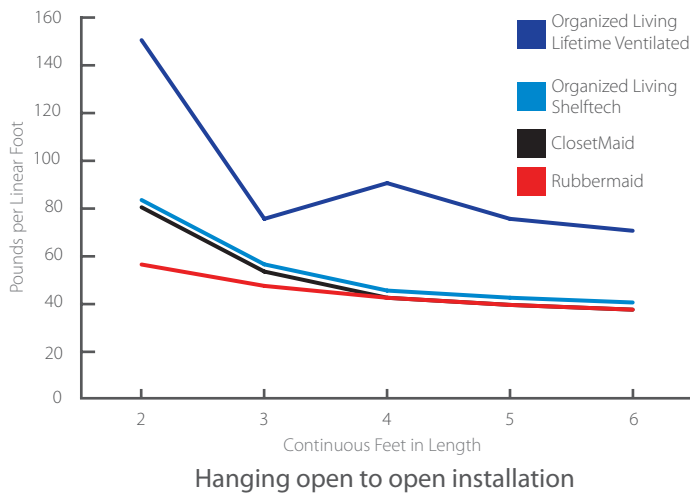

How Lifetime Ventilated shelving stacks up

Holds more weight

Superior Hardware

Only Organized Living uses a true hollow wall anchor that rosettes to create a 360 degree contact behind the wall.

Steel where it counts

Front Rod Linen Shelf

- 43% more steel than ClosetMaid
- 37% more steel than Rubbermaid
- 26% more steel than Shelftech

These are true scale comparisons of uncoated rods.

Lifetime Ventilated Shelving Styles