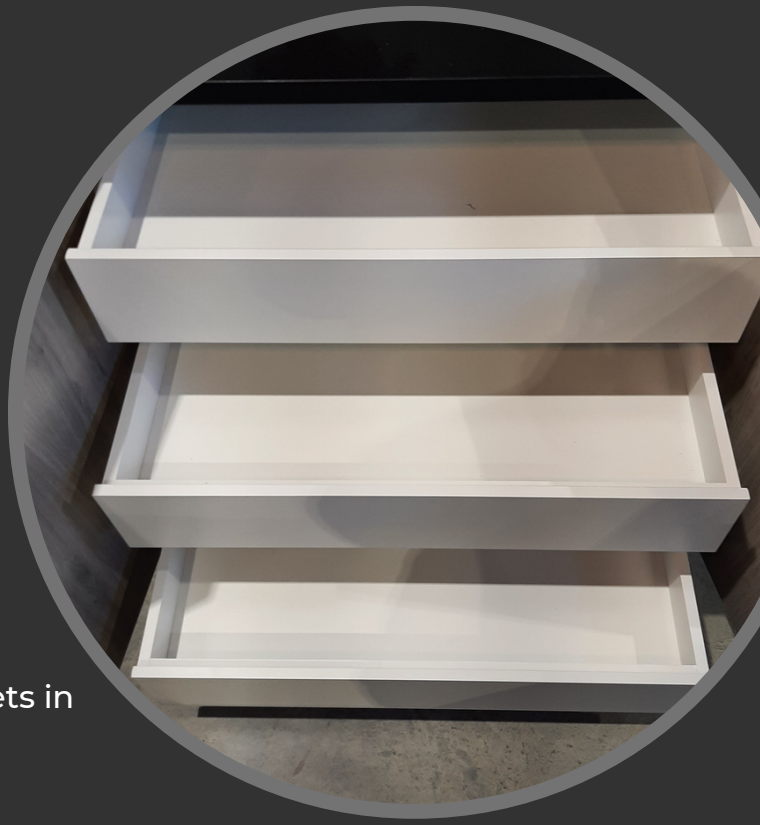

We also carry top quality, fashionable hardware in many styles and finishes to add style to your project.

Closet rods, handles and knobs are available in chrome, matte aluminum, matte nickel, matte gold, oil rubbed bronze and black.

Our large assortment of materials, slatwall and accessories allows us to create something to suit your needs and fit your space accordingly.

QuikTRAY is an adjustable, roll-out tray system designed to be installed into new or existing cabinets in order to maximize storage and to make retrieval of cabinet items quick and effortless.

QuikTrays are also height adjustable in minutes with no tools needed. Kitchen, pantry, bathroom, craft room and garage cabinets can all benefit from the QuikTray Roll-out System!

Each tray is made in-house, right here at Canadian Closet. Trays are available in white and coloured melamine, maple, dove-tailed plywood, or metal drawer boxes. We use top of the line Blum Movento under-mount glides equipped with the soft close feature, because quality matters!