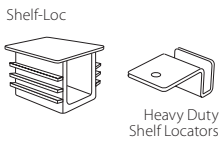

Shelf Mounting Hardware

Used to secure Wood Shelves to brackets.