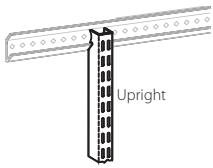

### Upright

30",48",78",90" Heights

Available in White, Nickel.

Stud Screw

Anchor Screw

Anchor