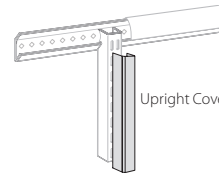

### Upright Clip

Used to secure Upright to wall. (Optional). Available in White, Nickel.

Wood Shelf Bracket

Ventilated Shelf Bracket

## REVEAL SERIES 24" X 17 3/4" X Various. Available in White, Nickel.

Shoe Rack

Shoe Shelf

Pants Rack  
(Additional Rods Sold Separately.)

Fabric Hamper

Wire Basket

Canvas Basket

## OTHER ACCESSORIES Available in White, Nickel.

Upright Cover

Upright Cover  
41" Height

Work Baskets

Sliding Tie and Belt Rack

Valet Rod

Shelf Divider

Utility Hook