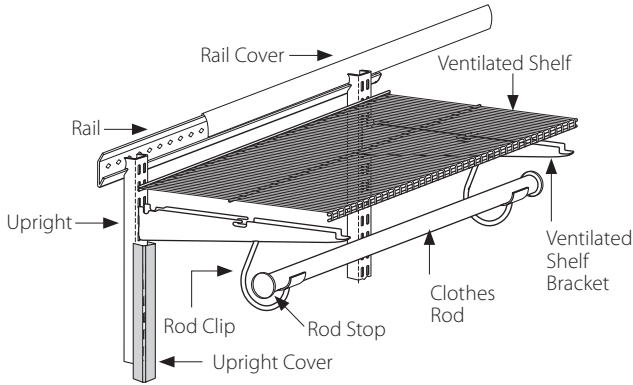

Imagine freedomRail throughout your home!

The only truly, adjustable closet system. freedomRail is the best solution to organize your life and home. Build the perfect custom solution to fit your budget and style.

HARDWARE AND COMPONENTS

Rail with Cover

24",30",36",42",60",78" Lengths.

Available in White, Nickel. Covers also sold separately.

Upright

30",48",78",90" Heights

Available in White, Nickel.

Rail Hardware

Mounting hardware for the Rail. Used in any substrate.

Upright Clip

Used to secure Upright to wall. (Optional). Available in White, Nickel.

Wood Shelf Brackets

For 8",12",14",21" Deep Shelves. Available in White, Nickel.

Ventilated Shelf Brackets

For 9",12",16",20" Deep Shelves. Available in White, Nickel.

Wood Slanted Shoe Shelf Bracket

Wood Slanted Shoe Shelf Bracket

14" Available in White, Nickel.

Ventilated Slanted Shoe Shelf Bracket

12" Available in White, Nickel.

Shelf Mounting Hardware

Used to secure Wood Shelves to brackets.

Wood Shelf

8",12",14" Deep
24",30",36",42",48",54",
60",72",78",96" Wide**
*Colors available.

Ventilated Shelf

9",12",16",20" Deep
24",30",36",48",72",96" Wide**
Available in White, Nickel.

Predrilled Shoe Shelf

14" Deep. 24",30" Wide.
*Colors available.

Tiered Profile Shelf

12" Deep. 24",30" Wide.
Available in White, Nickel.

Wood Desktop

21" Deep. 48" Wide.
*Colors available.

Rod Clip

Securely fits into some Brackets to allow continuous slide under Ventilated or Wood Shelf. Available in Chrome, Nickel.

Clothes Rod

24",30",36",42",48",54",
60",66",72",78",96" Wide
Available in Chrome, Nickel.

Rod Stop

Provides secure stop for hanging on Clothes Rod. Available in Chrome, Nickel.

Corner Solution

Available in Chrome, Nickel.

Metal Shoe Fence

24", 30" Wide
Available in Chrome, Nickel.

Wood Shoe Fence

18", 24", 30", 36" Wide
*Colors available