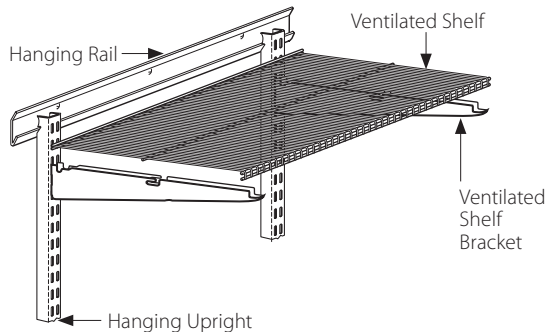

The only truly adjustable storage system. freedomRail Garage is the best solution to organize your life and garage. Build the perfect custom solution to fit your budget and style.

HARDWARE AND COMPONENTS

**Not all widths available in all depths. Please see freedomRail Pricebook for specific information.