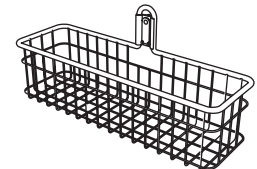

Shelf Mounting Hardware
Used to secure Laminate Shelves to Brackets.

Bracket Insert
For 16" Ventilated Shelf Bracket.

Ventilated Shelf
12", 16" Deep
30", 60", 90" Wide**
Available in Granite.

Tiered Profile Shelf
12" Deep x 30" Wide.
Available in Granite.

GOBox
30" Laminate Modular Cabinet.
Available in Gray/Granite.

GOCABINETS

GOCabinet

Doors for GOCabinet

GOCabinets
30" Laminate Modular Cabinet.
Available in Gray/Granite.

GOLOCKERS

GOLocker

Doors for GOLocker

GOLockers
30" Laminate Modular Cabinet.
Available in Gray/Granite.

FREEDOMRAIL GARAGE ACCESSORIES

Spanner
30" Wide

Work Basket
30"W x 7.5"D x 6.5"H

Big Work Basket
30"W x 12"D x 6.5"H

Deep Work Basket
30"W x 12"D x 12"H

Shoe Rack

Can Holder

4" Basket

6" Basket

Everything Hook

Big Everything Hook

Utility Hook

Single Hook with Lock