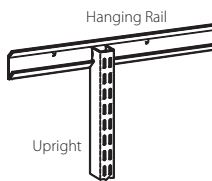

Hanging Rail
40", 64", 80" Lengths.

Hanging Upright
48", 78", 90" Heights
Available in Granite.

Strong-Loc Anchor and Screws
Mounting hardware for the Hanging Rail.
Used in any substrate.

Upright Clip
Used to secure Upright to wall.
(Optional).
Available in White.

Ventilated Shelf Brackets
For 12" and 16" Deep Shelves.
Available in Granite.

Angle Ventilated Shelf Brackets
For 12" and 16" Deep Shelves.
Available in Granite.

Heavy Duty Wood Bracket
18 1/2"
Required to install Worktop.
Available in Granite.

Shelf Mounting Hardware
Used to secure Laminate Shelves to Brackets.

Bracket Insert
For 16" Ventilated Shelf Bracket.

Ventilated Shelf
12", 16" Deep
30", 60", 90" Wide**
Available in Granite.

Tiered Profile Shelf
12" Deep x 30" Wide.
Available in Granite.