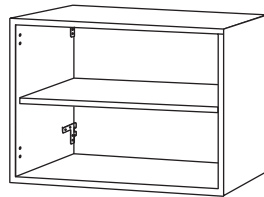

Hanging Rail
40", 64", 80" Lengths.

Hanging Upright
48", 78", 90" Heights
Available in Granite.

Strong-Loc Anchor and Screws
Mounting hardware for the Hanging Rail.
Used in any substrate.

Upright Clip
Used to secure Upright to wall.
(Optional).
Available in White.

Ventilated Shelf Brackets
For 12" and 16" Deep Shelves.
Available in Granite.

Angle Ventilated Shelf Brackets
For 12" and 16" Deep Shelves.
Available in Granite.

Heavy Duty Wood Bracket
18 1/2"
Required to install Worktop.
Available in Granite.

Shelf Mounting Hardware
Used to secure Laminate Shelves to Brackets.

Bracket Insert
For 16" Ventilated Shelf Bracket.

Ventilated Shelf
12", 16" Deep
30", 60", 90" Wide**
Available in Granite.

Tiered Profile Shelf
12" Deep x 30" Wide.
Available in Granite.

Worktop
20" Deep. 30" Wide.
Available in Gray/Granite.

**Not all widths available in all depths. Please see freedomRail Pricebook for specific information.

GOBOXES

Shelf Unit with Doors

Shelf Unit

Cubby

3 Drawer