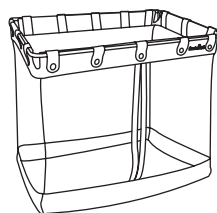

Shelf Mounting Hardware
Used to secure Laminate Shelves to Brackets.

Bracket Insert
For 16" Ventilated Shelf Bracket.

Ventilated Shelf
12", 16" Deep
30", 60", 90" Wide**
Available in Granite.

Tiered Profile Shelf
12" Deep x 30" Wide.
Available in Granite.

Shoe Rack

Can Holder

4" Basket

6" Basket

Everything Hook

Big Everything Hook

Utility Hook

Single Hook with Lock

Work Hook

Big Work Hook

Tool Loop Hook with Lock

Grip Everything Hook

Loop Hook

Ventilated Shelf Hook

Big Mesh Sports Basket