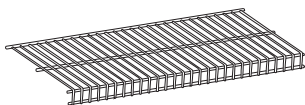

Hanging Rail
40", 64", 80" Lengths.

Hanging Upright
48", 78", 90" Heights
Available in Granite.

Strong-Loc Anchor and Screws
Mounting hardware for the Hanging Rail.
Used in any substrate.

Upright Clip
Used to secure Upright to wall.
(Optional).
Available in White.

Ventilated Shelf Brackets
For 12" and 16" Deep Shelves.
Available in Granite.

Angle Ventilated Shelf Brackets
For 12" and 16" Deep Shelves.
Available in Granite.

Heavy Duty Wood Bracket
18 1/2"
Required to install Worktop.
Available in Granite.

Shelf Mounting Hardware
Used to secure Laminate Shelves to Brackets.

Bracket Insert
For 16" Ventilated Shelf Bracket.

Ventilated Shelf
12", 16" Deep
30", 60", 90" Wide**
Available in Granite.

Tiered Profile Shelf
12" Deep x 30" Wide.
Available in Granite.

Worktop
20" Deep. 30" Wide.
Available in Gray/Granite.

**Not all widths available in all depths. Please see freedomRail Pricebook for specific information.

GOBOXES

Shelf Unit with Doors

Shelf Unit

Cubby

3 Drawer