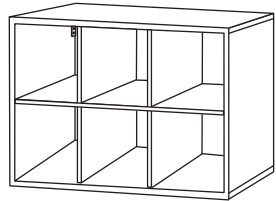

Ventilated Shelf Brackets
For 12" and 16" Deep Shelves.
Available in Granite.

Angle Ventilated Shelf Brackets
For 12" and 16" Deep Shelves.
Available in Granite.

Heavy Duty Wood Bracket
18 1/2"
Required to install Worktop.
Available in Granite.

Shelf Mounting Hardware
Used to secure Laminate Shelves to Brackets.

Bracket Insert
For 16" Ventilated Shelf Bracket.

Ventilated Shelf
12", 16" Deep
30", 60", 90" Wide**
Available in Granite.

Tiered Profile Shelf
12" Deep x 30" Wide.
Available in Granite.

Worktop
20" Deep. 30" Wide.
Available in Gray/Granite.

**Not all widths available in all depths. Please see freedomRail Pricebook for specific information.

GOBOXES

Shelf Unit with Doors

Shelf Unit

Cubby

3 Drawer

GOBox
30" Laminate Modular Cabinet.
Available in Gray/Granite.

GOCABINETS

GOCabinet

Doors for GOCabinet

GOCabinets
30" Laminate Modular Cabinet.
Available in Gray/Granite.

GOLOCKERS

GOLocker

Doors for GOLocker