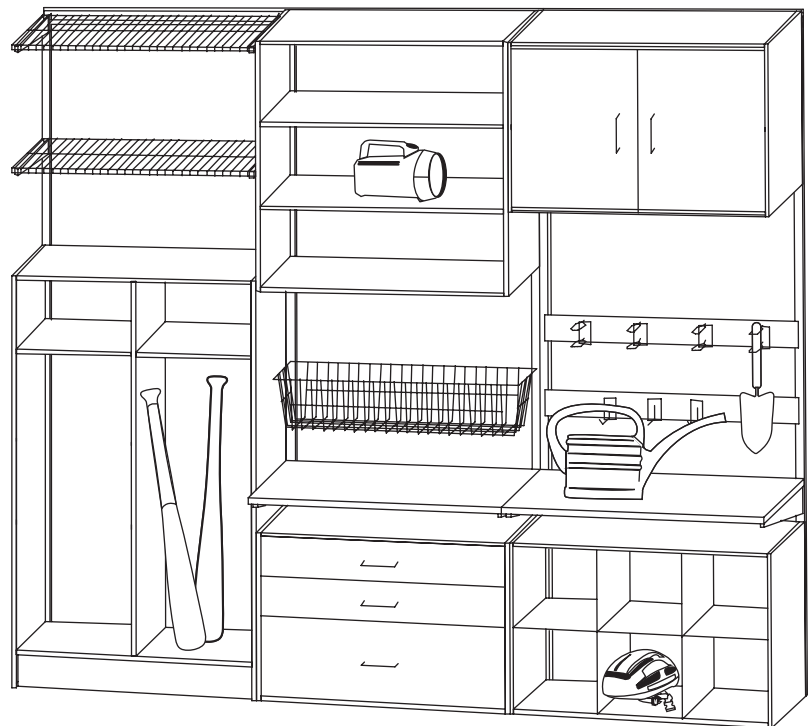

The only truly adjustable storage system. freedomRail Garage is the best solution to organize your life and garage. Build the perfect custom solution to fit your budget and style.

HARDWARE AND COMPONENTS

Hanging Rail
40", 64", 80" Lengths.

Hanging Upright
48", 78", 90" Heights
Available in Granite.

Strong-Loc Anchor and Screws
Mounting hardware for the Hanging Rail.
Used in any substrate.

Upright Clip
Used to secure Upright to wall.
(Optional).
Available in White.

Ventilated Shelf Brackets
For 12" and 16" Deep Shelves.
Available in Granite.

Angle Ventilated Shelf Brackets
For 12" and 16" Deep Shelves.
Available in Granite.

Heavy Duty Wood Bracket
18 1/2"
Required to install Worktop.
Available in Granite.

Shelf Mounting Hardware
Used to secure Laminate Shelves to Brackets.

Bracket Insert
For 16" Ventilated Shelf Bracket.

Ventilated Shelf
12", 16" Deep
30", 60", 90" Wide**
Available in Granite.

Tiered Profile Shelf
12" Deep x 30" Wide.
Available in Granite.