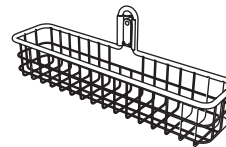

Shelf Mounting Hardware
Used to secure Laminate Shelves to Brackets.

Bracket Insert
For 16" Ventilated Shelf Bracket.

Ventilated Shelf
12", 16" Deep
30", 60", 90" Wide**
Available in Granite.

Tiered Profile Shelf
12" Deep x 30" Wide.
Available in Granite.

GOLockers
30" Laminate Modular Cabinet.
Available in Gray/Granite.

FREEDOMRAIL GARAGE ACCESSORIES

Spanner
30" Wide

Work Basket
30"W x 7.5"D x 6.5"H

Big Work Basket
30"W x 12"D x 6.5"H

Deep Work Basket
30"W x 12"D x 12"H

Shoe Rack

Can Holder

4" Basket

6" Basket

Everything Hook

Big Everything Hook

Utility Hook

Single Hook with Lock

Work Hook

Big Work Hook

Tool Loop Hook with Lock

Grip Everything Hook

Loop Hook

Ventilated Shelf Hook

Big Mesh Sports Basket